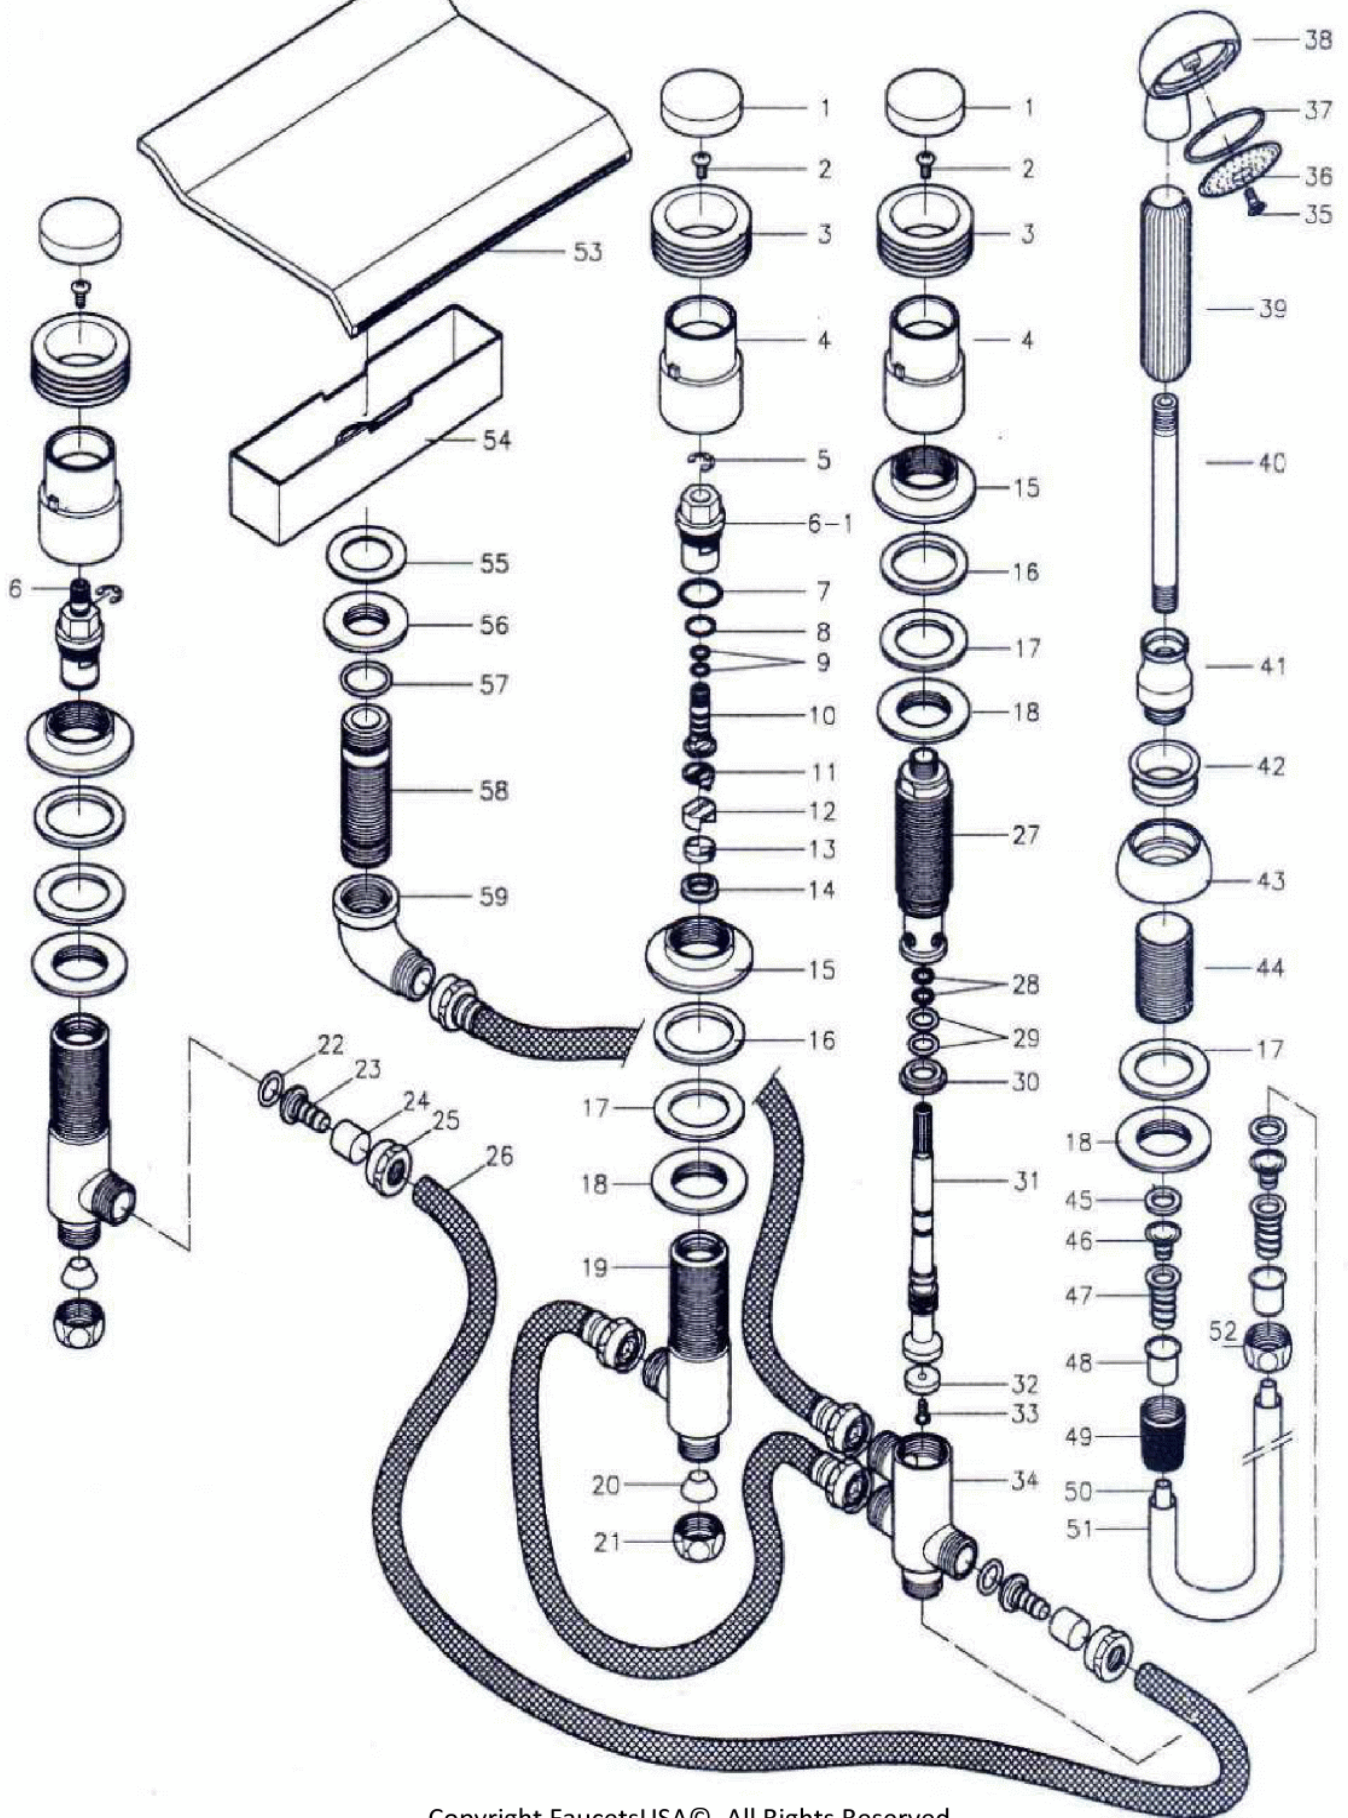

FaucetsUSA 801-810-821-822-826 Parts Diagram

NO	PART	TITLE	MATERIAL	QUANTITY	PART #	NOTE
1	HANDLE CAP		BRASS	3	H-9001	
2	SCREW		BRASS	3	H-9002	
3	HANDLE		BRASS	3	H-9003	
4	CANOPY		BRASS	3	H-9004	
5	"E" CLIP		BRASS	2	H-9005	
6	LEFT COVER STEM		BRASS	1	H-9006	
6-1	RIGHT COVER STEM		BRASS	1	H-9007	
7	O-RING		RUBBER	2	H-9008	
8	WASHER		TEFLON	2	H-9009	
9	O-RING		RUBBER	4	H-9010	
10	STEM		BRASS	2	H-9011	
11	SILENCER		ABS	2	H-9012	
12	FIX CERAMIC		CERAMIC	2	H-9013	
13	MOVEMENT		CERAMIC	2	H-9014	
14	SEAT		RUBBER	2	H-9015	
15	ESCUTCHEON		BRASS	3	H-9016	
16	GASKET		RUBBER	3	H-9017	
17	GASKET		RUBBER	4	H-9018	
18	LOWER LOCKNUT		BRASS	4	H-9019	
19	FAUCET BODY		BRASS	2	H-9020	
20	CONE WASHER		RUBBER	2	H-9021	
21	COUPLING NUT		BRASS	2	H-9022	
22	O-RING		RUBBER	6	H-9023	
23	INSERT SEAT		BRASS	6	H-9024	
24	CLAMP RING		BRASS	6	H-9025	
25	NUT		BRASS	6	H-9026	
26	HOSE		PLASTIC	3	H-9027	
27	REMOVABLE INSERT		BRASS	1	H-9028	
28	O-RING		RUBBER	2	H-9029	
29	O-RING		RUBBER	2	H-9030	
30	GASKET		RUBBER	1	H-9031	
31	SPINDLE		BRASS	1	H-9032	
32	BOTTOM GASKET		RUBBER	1	H-9033	
33	SCREW		BRASS	1	H-9034	
34	SPOUT CONNECTOR		BRASS	1	H-9035	
35	SPOUT SCREW		BRASS	1	H-9036	
36	SHOWER FACE		BRASS	1	H-9037	
37	O-RING		RUBBER	1	H-9038	
38	SHOWER HEAD		BRASS	1	H-9039	
39	HAND GRIP		BRASS	1	H-9040	
40	NIPPLE		BRASS	1	H-9041	
41	ADAPTER		BRASS	1	H-9042	
42	RUBBER RING		RUBBER	1	H-9043	
43	SHOWER SUPPORT		BRASS	1	H-9044	
44	SHANK		BRASS	1	H-9045	
45	GASKET		RUBBER	2	H-9046	
46	INSERT		BRASS	2	H-9047	
47	INSERT SEAT		PLASTIC	2	H-9048	
48	INSERT SLEEVE		BRASS	2	H-9049	
49	SWIVEL		BRASS	1	H-9050	
50	HOSE		PLASTIC	1	H-9051	
51	CONNECTOR		BRASS	1	H-9052	
52	NUT		BRASS	1	H-9053	
53	SPOUT		BRASS	1	H-9147	
54	SPOUT BASE		BRASS	1	H-9148	
55	GASKET		RUBBER	1	H-9056	
56	LOWER LOCKNUT		BRASS	1	H-9057	
57	O-RING		RUBBER	1	H-9058	
58	SPOUT SHANK		BRASS	1	H-9059	
59	SPOUT CONNECTOR		BRASS	1	H-9060	
60						