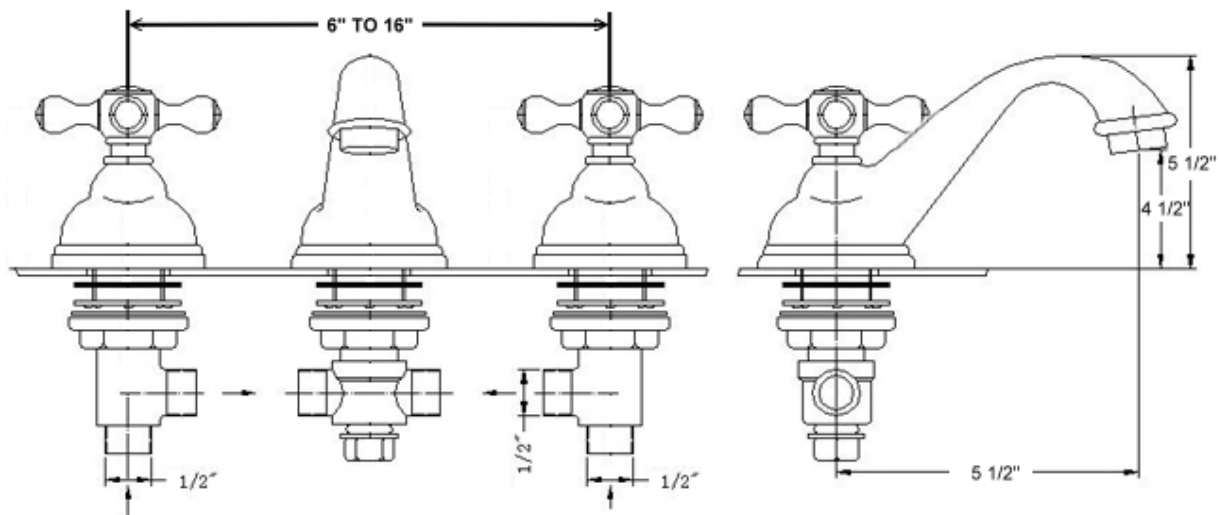

AllBrass Model 5019 Series Facuet

HELPFULL TOOLS

For safety and ease of faucets replacement ,we recommend the use of these helpful tools:

Adjustable Wrench and Phillips Screwdriver

Note: Do Not Use Plumber Putty

Damage to Ceramic Cartridges and/or Finish may Occur

Copyright © - FaucetsUSA®, All rights reserved