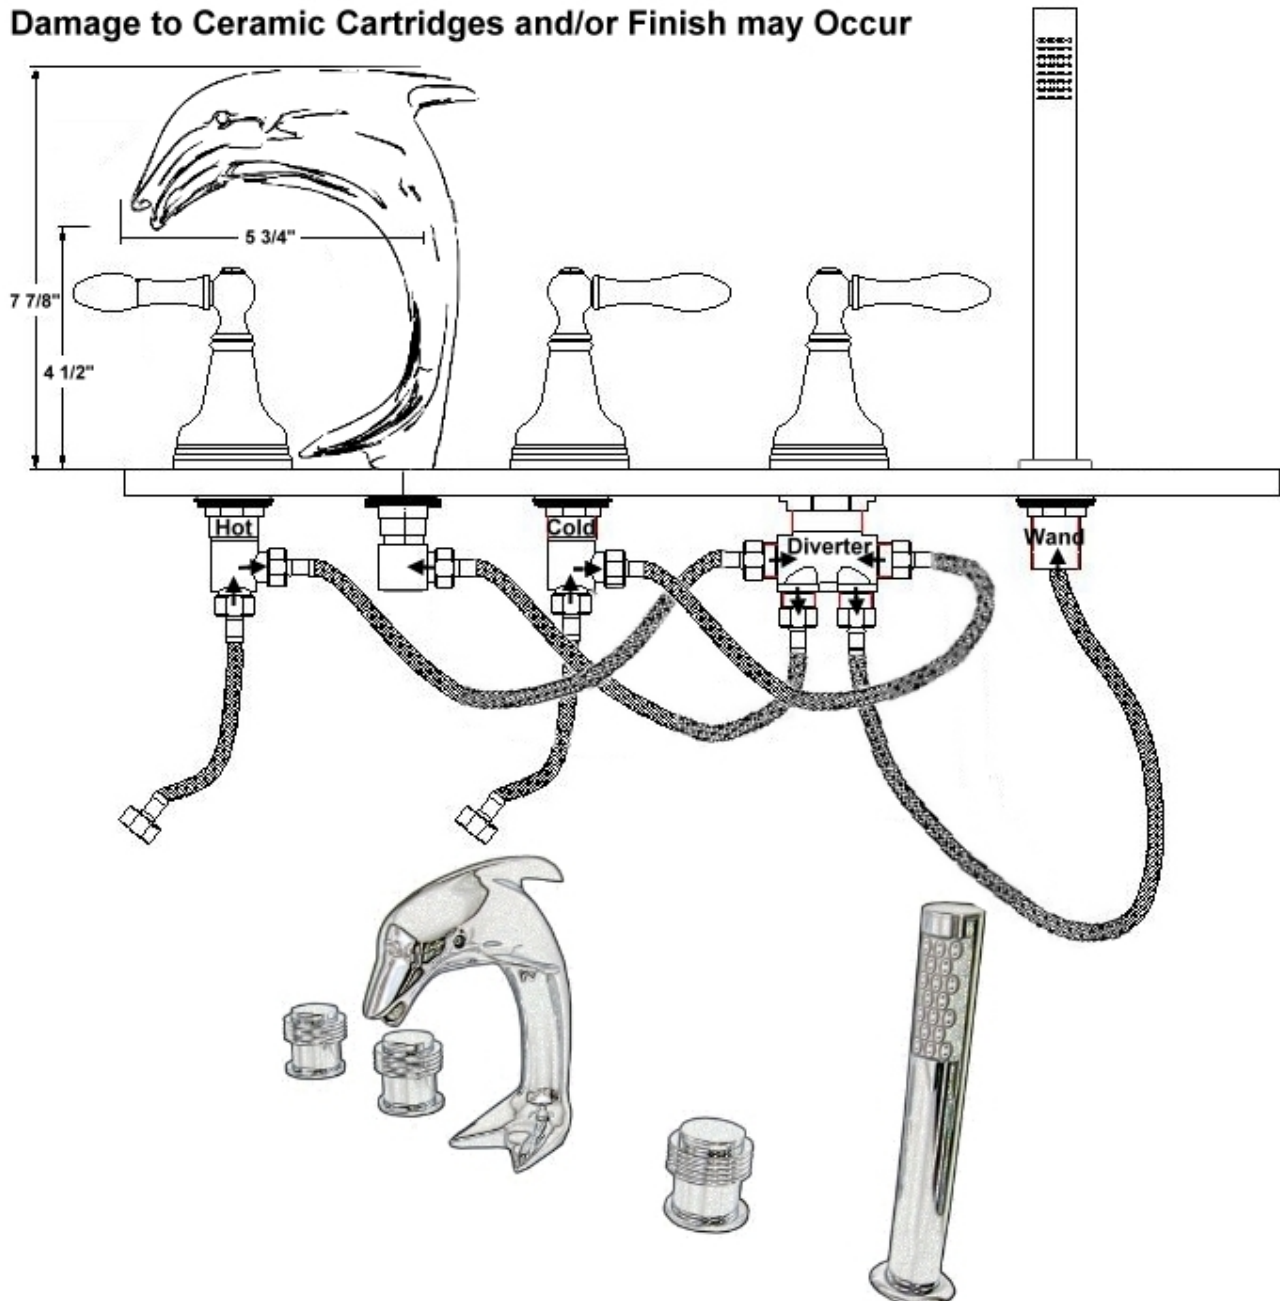

# AllBrass Model 6018 Series Faucets

## HELPFULL TOOLS

For safety and ease of faucets replacement ,we recommend the use of these helpful tools:

Adjustable Wrench and Phillips Screwdriver

**Note: Do Not Use Plumber Putty**  
**Damage to Ceramic Cartridges and/or Finish may Occur**